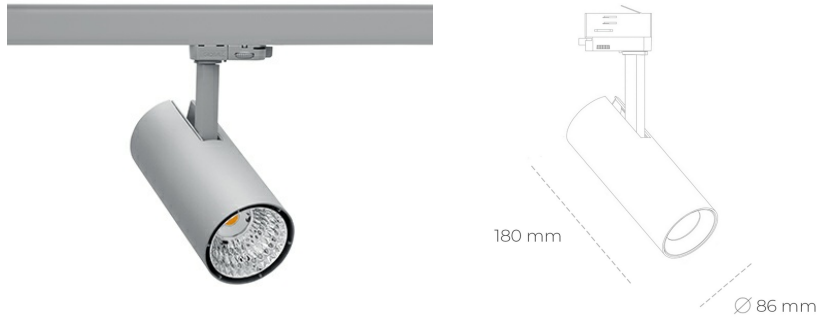

## SPOTLIGHT LIDER D MINIS 930 27W 38° GREY PREMIUM WHITE ON/OFF

Article number: N006-K0001-HE930-HA-M38-ZE51\_700-S2-AA1

|                      |                        |
|----------------------|------------------------|
| LED                  | COB                    |
| Light colour         | 3000 [K] PREMIUM WHITE |
| CRI                  | 90                     |
| Led chip flux        | 3911 [lm]              |
| Luminous flux        | 3519 [lm]              |
| System power         | 27 [W]                 |
| Luminaire Efficiency | 130 [lm/W]             |
| Beam angle           | 38°                    |
| Controller           | ON/OFF                 |
| MacAdam              | 3 SDCM                 |

### Spotlight LED

Compact track mounted LED spotlight. Aluminium housing. Ceiling base installation possible. Available in white, black and grey. Any RAL palette colour available on enquiry. Reflector beams available: 15°, 23°, 38°, 45° and 60°. Maximum power is 23W.

### LUMINAIRE

|                                   |                  |
|-----------------------------------|------------------|
| Weight                            | 0,81 [kg]        |
| Protection rating IP , IK , class | IP 20, IK 1,     |
| Luminaire colour                  | GREY             |
| Cover                             | Plastic          |
| Operating voltage                 | 220-240V 50-60Hz |