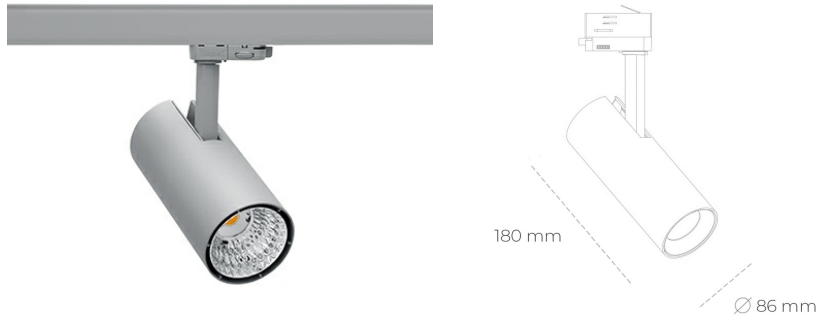

## SPOTLIGHT LIDER D MINIS 930 14W 23° GREY PREMIUM WHITE ON/OFF

Article number: N006-K0001-HE930-HA-M23-ZE51\_350-S2-AA1

LED	COB
Light colour	3000 [K] PREMIUM WHITE
CRI	90
Led chip flux	2064 [lm]
Luminous flux	1857 [lm]
System power	14 [W]
Luminaire Efficiency	133 [lm/W]
Beam angle	23°
Controller	ON/OFF
MacAdam	3 SDCM

### Spotlight LED

Compact track mounted LED spotlight. Aluminium housing. Ceiling base installation possible. Available in white, black and grey. Any RAL palette colour available on enquiry. Reflector beams available: 15°, 23°, 38°, 45° and 60°. Maximum power is 23W.

### LUMINAIRE

Weight	0,81 [kg]
Protection rating IP , IK , class	IP 20, IK 1,
Luminaire colour	GREY
Cover	Plastic
Operating voltage	220-240V 50-60Hz

Note: All data are typical values. Tolerance of measurements +/-10% System features may change with product improvements due to technical advances.