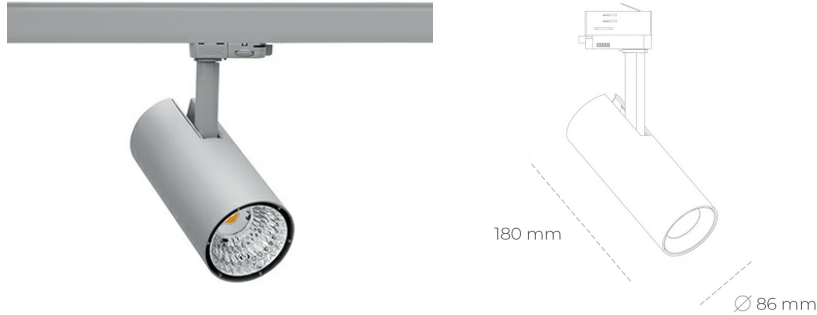

SPOTLIGHT LIDER D MINIS 957 25W 23° GREY SPECIAL ON/OFF

LED	COB
Light colour	5700 [K] SPECIAL
CRI	90
Led chip flux	3255 [lm]
Luminous flux	2929 [lm]
System power	25 [W]
Luminaire Efficiency	117 [lm/W]
Beam angle	23°
Controller	ON/OFF
MacAdam	3 SDCM

Spotlight LED

Compact track mounted LED spotlight. Aluminium housing. Ceiling base installation possible. Available in white, black and grey. Any RAL palette colour available on enquiry. Reflector beams available: 15°, 23°, 38°, 45° and 60°. Maximum power is 23W.

LUMINAIRE

Weight	0,81 [kg]
Protection rating IP , IK , class	IP 20, IK 1,
Luminaire colour	GREY
Cover	Plastic
Operating voltage	220-240V 50-60Hz

Note: All data are typical values. Tolerance of measurements +/-10% System features may change with product improvements due to technical advances.

OPTIONS

RAL colours on inquiry, honeycomb louver on inquiry , Casambi on inquiry, DALI on inquiry, Phase-cut dimming on inquiry.

Generated: 16.07.2024

+48 32 388 80 00

www.cora.pl
cora@cora.pl

Street: Ignatza Hakuby 18
41-914 Bytom, Polska