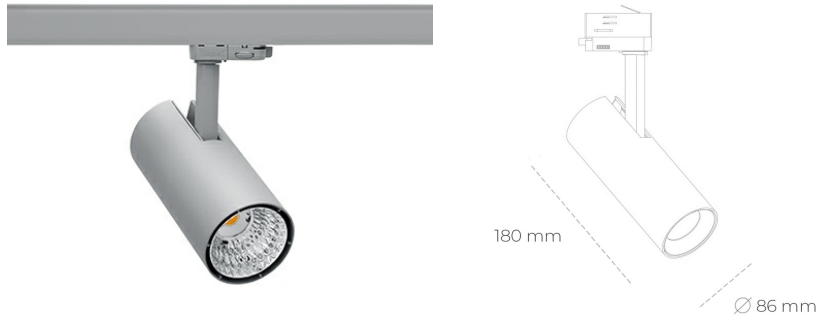

SPOTLIGHT LIDER D MINIS 942 19W 38° GREY MEAT WHITE ON/OFF

Article number: N006-K0001-CC942-H5-M38-ZE51_500-S2-AA1

LED	COB
Light colour	4200 [K] MEAT WHITE
CRI	90
Led chip flux	1976 [lm]
Luminous flux	1778 [lm]
System power	19 [W]
Luminaire Efficiency	94 [lm/W]
Beam angle	38°
Controller	ON/OFF
MacAdam	3 SDCM

Spotlight LED

Compact track mounted LED spotlight. Aluminium housing. Ceiling base installation possible. Available in white, black and grey. Any RAL palette colour available on enquiry. Reflector beams available: 15°, 23°, 38°, 45° and 60°. Maximum power is 23W.

LUMINAIRE

Weight	0,81 [kg]
Protection rating IP , IK , class	IP 20, IK 1,
Luminaire colour	GREY
Cover	Plastic
Operating voltage	220-240V 50-60Hz

Note: All data are typical values. Tolerance of measurements +/-10% System features may change with product improvements due to technical advances.