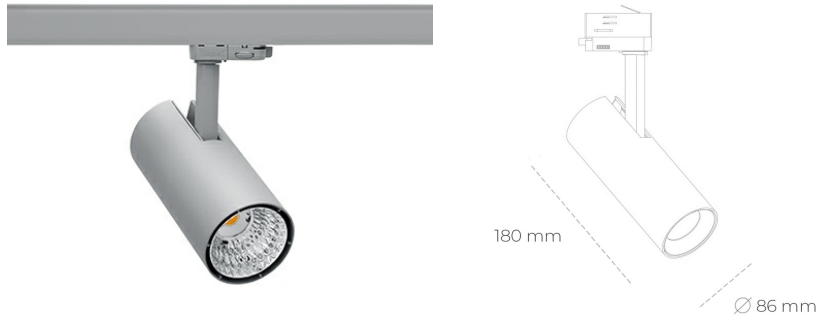

SPOTLIGHT LIDER D MINIS 942 25W 23° GREY MEAT WHITE ON/OFF

Article number: N006-K0001-CC942-H5-M23-ZE51_650-S2-AA1

LED	COB
Light colour	4200 [K] MEAT WHITE
CRI	90
Led chip flux	2519 [lm]
Luminous flux	2267 [lm]
System power	25 [W]
Luminaire Efficiency	91 [lm/W]
Beam angle	23°
Controller	ON/OFF
MacAdam	3 SDCM

Spotlight LED

Compact track mounted LED spotlight. Aluminium housing. Ceiling base installation possible. Available in white, black and grey. Any RAL palette colour available on enquiry. Reflector beams available: 15°, 23°, 38°, 45° and 60°. Maximum power is 23W.

LUMINAIRE

Weight	0,81 [kg]
Protection rating IP , IK , class	IP 20, IK 1,
Luminaire colour	GREY
Cover	Plastic
Operating voltage	220-240V 50-60Hz

Note: All data are typical values. Tolerance of measurements +/-10% System features may change with product improvements due to technical advances.