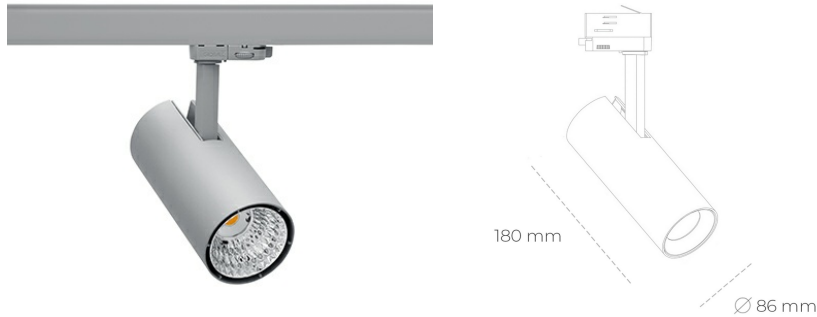

SPOTLIGHT LIDER D MINIS 942 14W 15° GREY MEAT WHITE ON/OFF

Article number: N006-K0001-CC942-H5-M15-ZE51_350-S2-AA1

LED	COB
Light colour	4200 [K] MEAT WHITE
CRI	90
Led chip flux	1412 [lm]
Luminous flux	1270 [lm]
System power	14 [W]
Luminaire Efficiency	91 [lm/W]
Beam angle	15°
Controller	ON/OFF
MacAdam	3 SDCM

Spotlight LED

Compact track mounted LED spotlight. Aluminium housing. Ceiling base installation possible. Available in white, black and grey. Any RAL palette colour available on enquiry. Reflector beams available: 15°, 23°, 38°, 45° and 60°. Maximum power is 23W.

LUMINAIRE

Weight	0,81 [kg]
Protection rating IP , IK , class	IP 20, IK 1,
Luminaire colour	GREY
Cover	Plastic
Operating voltage	220-240V 50-60Hz

Note: All data are typical values. Tolerance of measurements +/-10% System features may change with product improvements due to technical advances.