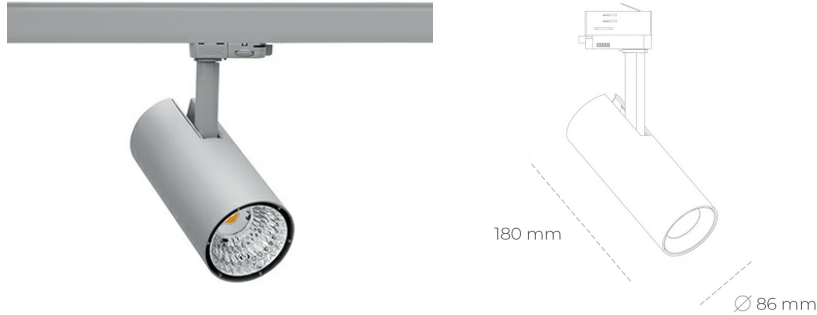

SPOTLIGHT LIDER D MINIS 940 25W 45° GREY HI EFFICIENT ON/OFF

LED	COB
Light colour	4000 [K] HI EFFICIENT
CRI	90
Led chip flux	4090 [lm]
Luminous flux	3681 [lm]
System power	25 [W]
Luminaire Efficiency	147 [lm/W]
Beam angle	45°
Controller	ON/OFF
MacAdam	3 SDCM

Spotlight LED

Compact track mounted LED spotlight. Aluminium housing. Ceiling base installation possible. Available in white, black and grey. Any RAL palette colour available on enquiry. Reflector beams available: 15°, 23°, 38°, 45° and 60°. Maximum power is 23W.

LUMINAIRE

Weight	0,81 [kg]
Protection rating IP , IK , class	IP 20, IK 1,
Luminaire colour	GREY
Cover	Plastic
Operating voltage	220-240V 50-60Hz

Note: All data are typical values. Tolerance of measurements +/-10% System features may change with product improvements due to technical advances.

OPTIONS

RAL colours on inquiry, honeycomb louver on inquiry , Casambi on inquiry, DALI on inquiry, Phase-cut dimming on inquiry.

Generated: 16.07.2024

+48 32 388 80 00

www.cora.pl
cora@cora.pl

Street: Ignatza Hakuby 18
41-914 Bytom, Polska