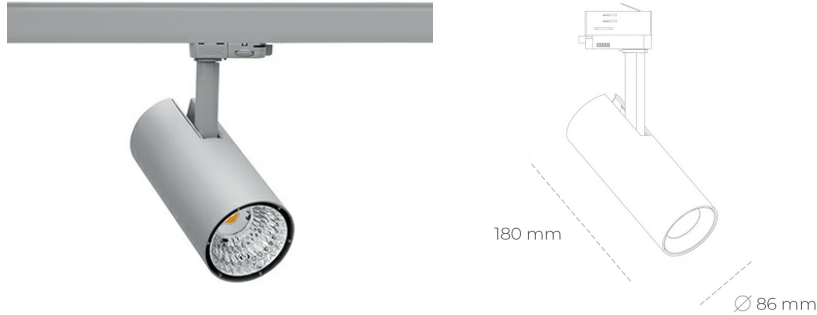

SPOTLIGHT LIDER D MINIS 940 14W 45° GREY HI EFFICIENT ON/OFF

LED	COB
Light colour	4000 [K] HI EFFICIENT
CRI	90
Led chip flux	2260 [lm]
Luminous flux	2034 [lm]
System power	14 [W]
Luminaire Efficiency	145 [lm/W]
Beam angle	45°
Controller	ON/OFF
MacAdam	3 SDCM

Spotlight LED

Compact track mounted LED spotlight. Aluminium housing. Ceiling base installation possible. Available in white, black and grey. Any RAL palette colour available on enquiry. Reflector beams available: 15°, 23°, 38°, 45° and 60°. Maximum power is 23W.

LUMINAIRE

Weight	0,81 [kg]
Protection rating IP , IK , class	IP 20, IK 1,
Luminaire colour	GREY
Cover	Plastic
Operating voltage	220-240V 50-60Hz

Note: All data are typical values. Tolerance of measurements +/-10% System features may change with product improvements due to technical advances.

OPTIONS

RAL colours on inquiry, honeycomb louver on inquiry , Casambi on inquiry, DALI on inquiry, Phase-cut dimming on inquiry.

Generated: 16.07.2024

+48 32 388 80 00

www.cora.pl
cora@cora.pl

Street: Ignatza Hakuby 18
41-914 Bytom, Polska