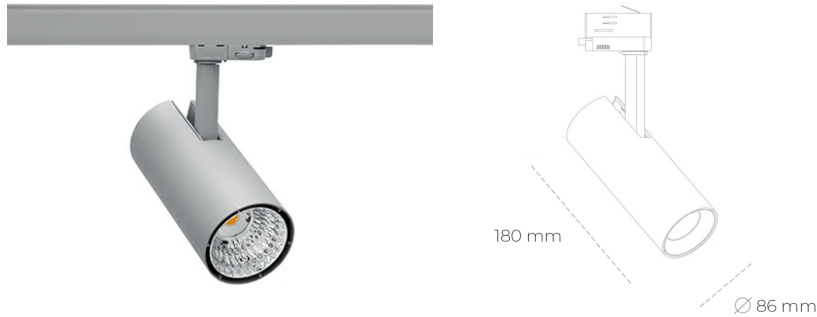

## SPOTLIGHT LIDER D MINIS 940 14W 38° GREY HI EFFICIENT ON/OFF

Article number: N006-K0001-BB940-H5-M38-ZE51\_350-S2-AA1

LED	COB
Light colour	4000 [K] HI EFFICIENT
CRI	90
Led chip flux	2260 [lm]
Luminous flux	2034 [lm]
System power	14 [W]
Luminaire Efficiency	145 [lm/W]
Beam angle	38°
Controller	ON/OFF
MacAdam	3 SDCM

### Spotlight LED

Compact track mounted LED spotlight. Aluminium housing. Ceiling base installation possible. Available in white, black and grey. Any RAL palette colour available on enquiry. Reflector beams available: 15°, 23°, 38°, 45° and 60°. Maximum power is 23W.

### LUMINAIRE

Weight	0,81 [kg]
Protection rating IP , IK , class	IP 20, IK 1,
Luminaire colour	GREY
Cover	Plastic
Operating voltage	220-240V 50-60Hz

Note: All data are typical values. Tolerance of measurements +/-10% System features may change with product improvements due to technical advances.