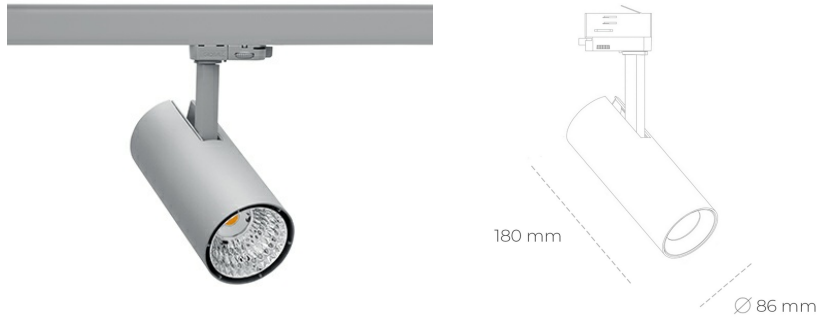

SPOTLIGHT LIDER D MINIS 930 19W 45° GREY HI EFFICIENT ON/OFF

Article number: N006-K0001-BB930-H5-M45-ZE51_500-S2-AA1

LED	COB
Light colour	3000 [K] HI EFFICIENT
CRI	90
Led chip flux	3184 [lm]
Luminous flux	2865 [lm]
System power	19 [W]
Luminaire Efficiency	151 [lm/W]
Beam angle	45°
Controller	ON/OFF
MacAdam	3 SDCM

Spotlight LED

Compact track mounted LED spotlight. Aluminium housing. Ceiling base installation possible. Available in white, black and grey. Any RAL palette colour available on enquiry. Reflector beams available: 15°, 23°, 38°, 45° and 60°. Maximum power is 23W.

LUMINAIRE

Weight	0,81 [kg]
Protection rating IP , IK , class	IP 20, IK 1,
Luminaire colour	GREY
Cover	Plastic
Operating voltage	220-240V 50-60Hz

Note: All data are typical values. Tolerance of measurements +/-10% System features may change with product improvements due to technical advances.