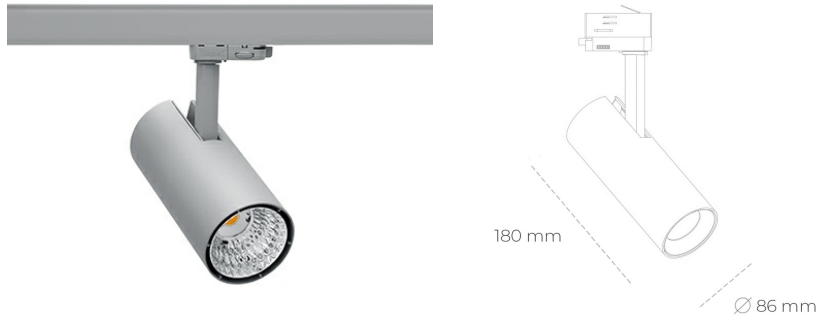

SPOTLIGHT LIDER D MINIS 930 14W 38° GREY HI EFFICIENT ON/OFF

LED	COB
Light colour	3000 [K] HI EFFICIENT
CRI	90
Led chip flux	2256 [lm]
Luminous flux	2030 [lm]
System power	14 [W]
Luminaire Efficiency	145 [lm/W]
Beam angle	38°
Controller	ON/OFF
MacAdam	3 SDCM

Spotlight LED

Compact track mounted LED spotlight. Aluminium housing. Ceiling base installation possible. Available in white, black and grey. Any RAL palette colour available on enquiry. Reflector beams available: 15°, 23°, 38°, 45° and 60°. Maximum power is 23W.

LUMINAIRE

Weight	0,81 [kg]
Protection rating IP , IK , class	IP 20, IK 1,
Luminaire colour	GREY
Cover	Plastic
Operating voltage	220-240V 50-60Hz

Note: All data are typical values. Tolerance of measurements +/-10% System features may change with product improvements due to technical advances.

OPTIONS

RAL colours on inquiry, honeycomb louver on inquiry , Casambi on inquiry, DALI on inquiry, Phase-cut dimming on inquiry.

Generated: 16.07.2024

+48 32 388 80 00

www.cora.pl
cora@cora.pl

Street: Ignatza Hakuby 18
41-914 Bytom, Polska