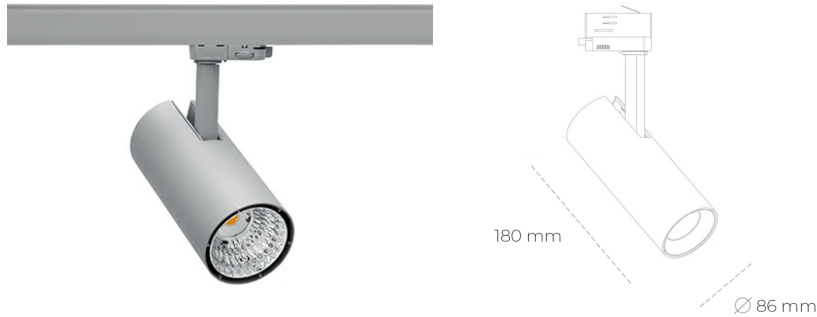

SPOTLIGHT LIDER D MINIS 930 27W 23° GREY HI EFFICIENT ON/OFF

Article number: N006-K0001-BB930-H5-M23-ZE51_700-S2-AA1

LED	COB
Light colour	3000 [K] HI EFFICIENT
CRI	90
Led chip flux	4378 [lm]
Luminous flux	3940 [lm]
System power	27 [W]
Luminaire Efficiency	146 [lm/W]
Beam angle	23°
Controller	ON/OFF
MacAdam	3 SDCM

Spotlight LED

Compact track mounted LED spotlight. Aluminium housing. Ceiling base installation possible. Available in white, black and grey. Any RAL palette colour available on enquiry. Reflector beams available: 15°, 23°, 38°, 45° and 60°. Maximum power is 23W.

LUMINAIRE

Weight	0,81 [kg]
Protection rating IP , IK , class	IP 20, IK 1,
Luminaire colour	GREY
Cover	Plastic
Operating voltage	220-240V 50-60Hz

Note: All data are typical values. Tolerance of measurements +/-10% System features may change with product improvements due to technical advances.