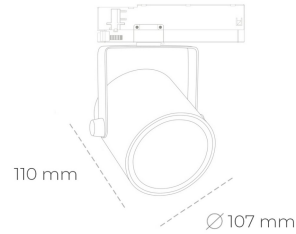

SPOTLIGHT LIDER B 820 14W 45° WHITE MEAT PINK ON/OFF

Article number: N005-K0003-VE820-H5-G45-ZA01_350-S1-AA3

LED	COB
Light colour	2000 [K] MEAT PINK
CRI	80
Led chip flux	1253 [lm]
Luminous flux	1127 [lm]
System power	14 [W]
Luminaire Efficiency	81 [lm/W]
Beam angle	45°
Controller	ON/OFF
MacAdam	3 SDCM

Spotlight LED

Track mounted LED spotlight. Aluminium housing. Ceiling base installation possible. Available in white, black and grey. Any RAL palette colour available on enquiry. Reflector beams available: 15°, 23°, 38°, 45° and 60°. Maximum power is 31W.

LUMINAIRE

Weight	0.8 [kg]
Protection rating IP , IK , class	IP 20, IK 1,
Luminaire colour	WHITE
Cover	Plastic
Operating voltage	220-240V 50-60Hz

Note: All data are typical values. Tolerance of measurements +/-10% System features may change with product improvements due to technical advances.