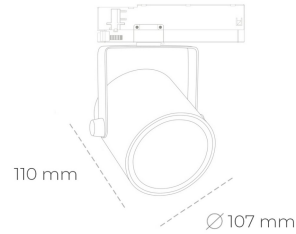

## SPOTLIGHT LIDER B 820 31W 23° WHITE MEAT PINK ON/OFF

Article number: N005-K0003-VE820-H5-G23-ZA03\_800-S1-AA3

LED	COB
Light colour	2000 [K] MEAT PINK
CRI	80
Led chip flux	2495 [lm]
Luminous flux	2245 [lm]
System power	31 [W]
Luminaire Efficiency	72 [lm/W]
Beam angle	23°
Controller	ON/OFF
MacAdam	3 SDCM

### Spotlight LED

Track mounted LED spotlight. Aluminium housing. Ceiling base installation possible. Available in white, black and grey. Any RAL palette colour available on enquiry. Reflector beams available: 15°, 23°, 38°, 45° and 60°. Maximum power is 31W.

### LUMINAIRE

Weight	0.8 [kg]
Protection rating IP , IK , class	IP 20, IK 1,
Luminaire colour	WHITE
Cover	Plastic
Operating voltage	220-240V 50-60Hz

Note: All data are typical values. Tolerance of measurements +/-10% System features may change with product improvements due to technical advances.