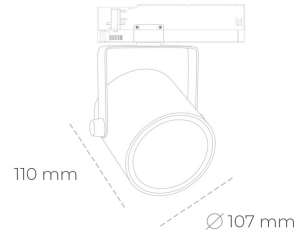

SPOTLIGHT LIDER B 940 21W 23° WHITE | ON/OFF

Article number: N005-K0003-RF940-H5-G23-ZA02_550-S1-AA3

LED	COB
Light colour	4000 [K]
CRI	90
Led chip flux	2658 [lm]
Luminous flux	2392 [lm]
System power	21 [W]
Luminaire Efficiency	114 [lm/W]
Beam angle	23°
Controller	ON/OFF
MacAdam	3 SDCM

Spotlight LED

Track mounted LED spotlight. Aluminium housing. Ceiling base installation possible. Available in white, black and grey. Any RAL palette colour available on enquiry. Reflector beams available: 15°, 23°, 38°, 45° and 60°. Maximum power is 31W.

LUMINAIRE

Weight	0.8 [kg]
Protection rating IP , IK , class	IP 20, IK 1,
Luminaire colour	WHITE
Cover	Plastic
Operating voltage	220-240V 50-60Hz

Note: All data are typical values. Tolerance of measurements +/-10% System features may change with product improvements due to technical advances.