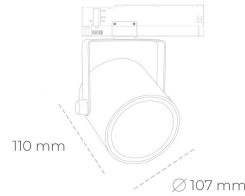

# SPOTLIGHT LIDER B 927 27W 45° WHITE | ON/OFF

Article number: N005-K0003-RF927-H5-G45-ZA02\_700-S1-AA3

LED	COB
Light colour	2700 [K]
CRI	80
Led chip flux	3111 [lm]
Luminous flux	2799 [lm]
System power	27 [W]
Luminaire Efficiency	104 [lm/W]
Beam angle	45°
Controller	ON/OFF
MacAdam	3 SDCM

### Spotlight LED

Track mounted LED spotlight. Aluminium housing. Ceiling base installation possible. Available in white, black and grey. Any RAL palette colour available on enquiry. Reflector beams available: 15°, 23°, 38°, 45° and 60°. Maximum power is 31W.

### LUMINAIRE

Weight	0.8 [kg]
Protection rating IP , IK , class	IP 20, IK 01,
Luminaire colour	WHITE
Cover	Plastic
Operating voltage	220-240V 50-60Hz

Note: All data are typical values. Tolerance of measurements +/-10%  
System features may change with product improvements due to technical advances.