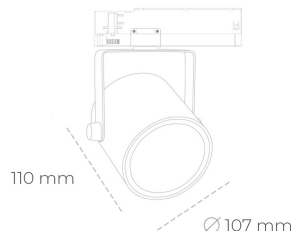

SPOTLIGHT LIDER B 850 27W 38° WHITE | ON/OFF

LED	COB
Light colour	5000 [K] |
CRI	80
Led chip flux	4053 [lm]
Luminous flux	3647 [lm]
System power	27 [W]
Luminaire Efficiency	135 [lm/W]
Beam angle	38°
Controller	ON/OFF
MacAdam	3 SDCM

Spotlight LED

Track mounted LED spotlight. Aluminium housing. Ceiling base installation possible. Available in white, black and grey. Any RAL palette colour available on enquiry. Reflector beams available: 15°, 23°, 38°, 45° and 60°. Maximum power is 31W.

LUMINAIRE

Weight	0.8 [kg]
Protection rating IP , IK , class	IP 20, IK 1,
Luminaire colour	WHITE
Cover	Plastic
Operating voltage	220-240V 50-60Hz

Note: All data are typical values. Tolerance of measurements +/-10% System features may change with product improvements due to technical advances.

OPTIONS

RAL colours on inquiry, honeycomb louver on inquiry , Casambi on inquiry, DALI on inquiry, Phase-cut dimming on inquiry.

Generated: 16.07.2024

+48 32 388 80 00

www.cora.pl
cora@cora.pl

Street: Ignatza Hakuby 18
41-914 Bytom, Polska