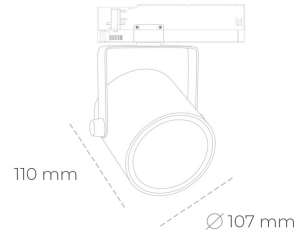

SPOTLIGHT LIDER B 850 14W 38° WHITE | ON/OFF

Article number: N005-K0003-RF850-H5-G38-ZA01_350-S1-AA3

LED	COB
Light colour	5000 [K]
CRI	80
Led chip flux	2027 [lm]
Luminous flux	1824 [lm]
System power	14 [W]
Luminaire Efficiency	130 [lm/W]
Beam angle	38°
Controller	ON/OFF
MacAdam	3 SDCM

Spotlight LED

Track mounted LED spotlight. Aluminium housing. Ceiling base installation possible. Available in white, black and grey. Any RAL palette colour available on enquiry. Reflector beams available: 15°, 23°, 38°, 45° and 60°. Maximum power is 31W.

LUMINAIRE

Weight	0.8 [kg]
Protection rating IP , IK , class	IP 20, IK 1,
Luminaire colour	WHITE
Cover	Plastic
Operating voltage	220-240V 50-60Hz

Note: All data are typical values. Tolerance of measurements +/-10% System features may change with product improvements due to technical advances.