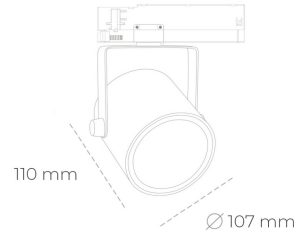

SPOTLIGHT LIDER B 840 27W 38° WHITE | ON/OFF

Article number: N005-K0003-RF840-H5-G38-ZA02_700-S1-AA3

LED	COB
Light colour	4000 [K]
CRI	80
Led chip flux	3974 [lm]
Luminous flux	3576 [lm]
System power	27 [W]
Luminaire Efficiency	132 [lm/W]
Beam angle	38°
Controller	ON/OFF
MacAdam	3 SDCM

Spotlight LED

Track mounted LED spotlight. Aluminium housing. Ceiling base installation possible. Available in white, black and grey. Any RAL palette colour available on enquiry. Reflector beams available: 15°, 23°, 38°, 45° and 60°. Maximum power is 31W.

LUMINAIRE

Weight	0.8 [kg]
Protection rating IP , IK , class	IP 20, IK 1,
Luminaire colour	WHITE
Cover	Plastic
Operating voltage	220-240V 50-60Hz

Note: All data are typical values. Tolerance of measurements +/-10% System features may change with product improvements due to technical advances.