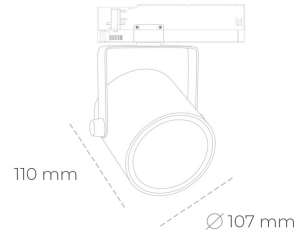

SPOTLIGHT LIDER B 835 19W 15° WHITE | ON/OFF

Article number: N005-K0003-RF835-H5-G15-ZA01_500-S1-AA3

LED	COB
Light colour	3500 [K]
CRI	80
Led chip flux	2783 [lm]
Luminous flux	2504 [lm]
System power	19 [W]
Luminaire Efficiency	[lm/W]
Beam angle	15°
Controller	ON/OFF
MacAdam	3 SDCM

Spotlight LED

Track mounted LED spotlight. Aluminium housing. Ceiling base installation possible. Available in white, black and grey. Any RAL palette colour available on enquiry. Reflector beams available: 15°, 23°, 38°, 45° and 60°. Maximum power is 31W.

LUMINAIRE

Weight	0,8 [kg]
Protection rating IP , IK , class	IP 20, IK 1,
Luminaire colour	Plastic
Cover	220-240V 50-60Hz
Operating voltage	

Note: All data are typical values. Tolerance of measurements +/-10% System features may change with product improvements due to technical advances.