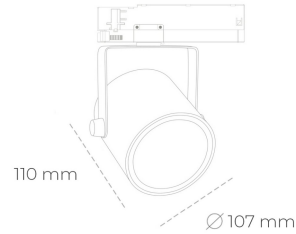

SPOTLIGHT LIDER B 930 21W 60° WHITE CRI97 ON/OFF

Article number: N005-K0003-HI930-H5-G60-ZA02_550-S1-AA3

LED	COB
Light colour	3000 [K] CRI97
CRI	90
Led chip flux	2402 [lm]
Luminous flux	2161 [lm]
System power	21 [W]
Luminaire Efficiency	103 [lm/W]
Beam angle	60°
Controller	ON/OFF
MacAdam	3 SDCM

Spotlight LED

Track mounted LED spotlight. Aluminium housing. Ceiling base installation possible. Available in white, black and grey. Any RAL palette colour available on enquiry. Reflector beams available: 15°, 23°, 38°, 45° and 60°. Maximum power is 31W.

LUMINAIRE

Weight	0.8 [kg]
Protection rating IP , IK , class	IP 20, IK 1,
Luminaire colour	WHITE
Cover	Plastic
Operating voltage	220-240V 50-60Hz

Note: All data are typical values. Tolerance of measurements +/-10% System features may change with product improvements due to technical advances.