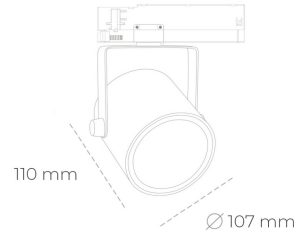

SPOTLIGHT LIDER B 935 27W 60° WHITE PREMIUM WHITE ON/OFF

Article number: N005-K0003-HE935-HA-G60-ZA02_700-S1-AA3

LED	COB
Light colour	3500 [K] PREMIUM WHITE
CRI	90
Led chip flux	4038 [lm]
Luminous flux	3634 [lm]
System power	27 [W]
Luminaire Efficiency	135 [lm/W]
Beam angle	60°
Controller	ON/OFF
MacAdam	3 SDCM

Spotlight LED

Track mounted LED spotlight. Aluminium housing. Ceiling base installation possible. Available in white, black and grey. Any RAL palette colour available on enquiry. Reflector beams available: 15°, 23°, 38°, 45° and 60°. Maximum power is 31W.

LUMINAIRE

Weight	0.8 [kg]
Protection rating IP , IK , class	IP 20, IK 1,
Luminaire colour	WHITE
Cover	Plastic
Operating voltage	220-240V 50-60Hz

Note: All data are typical values. Tolerance of measurements +/-10% System features may change with product improvements due to technical advances.