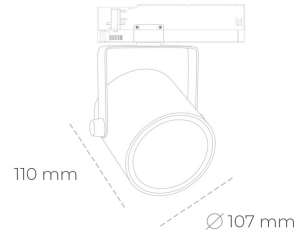

SPOTLIGHT LIDER B 935 21W 38° WHITE PREMIUM WHITE ON/OFF

Article number: N005-K0003-HE935-HA-G38-ZA02_550-S1-AA3

LED	COB
Light colour	3500 [K] PREMIUM WHITE
CRI	90
Led chip flux	3245 [lm]
Luminous flux	2920 [lm]
System power	21 [W]
Luminaire Efficiency	139 [lm/W]
Beam angle	38°
Controller	ON/OFF
MacAdam	3 SDCM

Spotlight LED

Track mounted LED spotlight. Aluminium housing. Ceiling base installation possible. Available in white, black and grey. Any RAL palette colour available on enquiry. Reflector beams available: 15°, 23°, 38°, 45° and 60°. Maximum power is 31W.

LUMINAIRE

Weight	0.8 [kg]
Protection rating IP , IK , class	IP 20, IK 1,
Luminaire colour	WHITE
Cover	Plastic
Operating voltage	220-240V 50-60Hz

Note: All data are typical values. Tolerance of measurements +/-10% System features may change with product improvements due to technical advances.