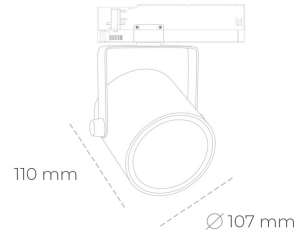

SPOTLIGHT LIDER B 935 14W 23° WHITE PREMIUM WHITE ON/OFF

Article number: N005-K0003-HE935-HA-G23-ZA01_350-S1-AA3

| | |
|----------------------|------------------------|
| LED | COB |
| Light colour | 3500 [K] PREMIUM WHITE |
| CRI | 90 |
| Led chip flux | 2131 [lm] |
| Luminous flux | 1917 [lm] |
| System power | 14 [W] |
| Luminaire Efficiency | 137 [lm/W] |
| Beam angle | 23° |
| Controller | ON/OFF |
| MacAdam | 3 SDCM |

Spotlight LED

Track mounted LED spotlight. Aluminium housing. Ceiling base installation possible. Available in white, black and grey. Any RAL palette colour available on enquiry. Reflector beams available: 15°, 23°, 38°, 45° and 60°. Maximum power is 31W.

LUMINAIRE

| | |
|-----------------------------------|------------------|
| Weight | 0.8 [kg] |
| Protection rating IP , IK , class | IP 20, IK 1, |
| Luminaire colour | WHITE |
| Cover | Plastic |
| Operating voltage | 220-240V 50-60Hz |