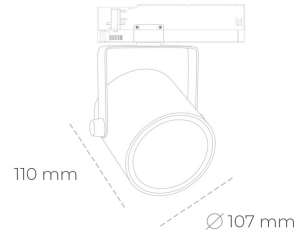

## SPOTLIGHT LIDER B 930 21W 60° WHITE PREMIUM WHITE ON/OFF

Article number: N005-K0003-HE930-HA-G60-ZA02\_550-S1-AA3

LED	COB
Light colour	3000 [K] PREMIUM WHITE
CRI	90
Led chip flux	3143 [lm]
Luminous flux	2828 [lm]
System power	21 [W]
Luminaire Efficiency	135 [lm/W]
Beam angle	60°
Controller	ON/OFF
MacAdam	3 SDCM

### Spotlight LED

Track mounted LED spotlight. Aluminium housing. Ceiling base installation possible. Available in white, black and grey. Any RAL palette colour available on enquiry. Reflector beams available: 15°, 23°, 38°, 45° and 60°. Maximum power is 31W.

### LUMINAIRE

Weight	0.8 [kg]
Protection rating IP , IK , class	IP 20, IK 1,
Luminaire colour	WHITE
Cover	Plastic
Operating voltage	220-240V 50-60Hz

Note: All data are typical values. Tolerance of measurements +/-10% System features may change with product improvements due to technical advances.