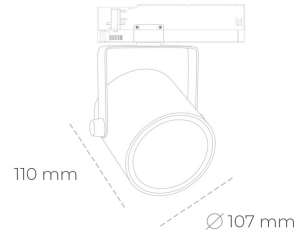

SPOTLIGHT LIDER B 942 14W 45° WHITE MEAT WHITE ON/OFF

Article number: N005-K0003-CC942-H5-G45-ZA01_350-S1-AA3

LED	COB
Light colour	4200 [K] MEAT WHITE
CRI	90
Led chip flux	1412 [lm]
Luminous flux	1270 [lm]
System power	14 [W]
Luminaire Efficiency	91 [lm/W]
Beam angle	45°
Controller	ON/OFF
MacAdam	3 SDCM

Spotlight LED

Track mounted LED spotlight. Aluminium housing. Ceiling base installation possible. Available in white, black and grey. Any RAL palette colour available on enquiry. Reflector beams available: 15°, 23°, 38°, 45° and 60°. Maximum power is 31W.

LUMINAIRE

Weight	0.8 [kg]
Protection rating IP , IK , class	IP 20, IK 1,
Luminaire colour	WHITE
Cover	Plastic
Operating voltage	220-240V 50-60Hz

Note: All data are typical values. Tolerance of measurements +/-10% System features may change with product improvements due to technical advances.