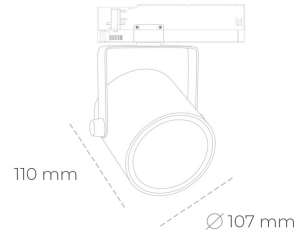

SPOTLIGHT LIDER B 825 14W 60° BLACK BREAD ON/OFF

Article number: N005-K0002-VF825-H5-G60-ZA01_350-S1-AA2

LED	COB
Light colour	2500 [K] BREAD
CRI	80
Led chip flux	1674 [lm]
Luminous flux	1506 [lm]
System power	14 [W]
Luminaire Efficiency	[lm/W]
Beam angle	60°
Controller	ON/OFF
MacAdam	3 SDCM

Spotlight LED

Track mounted LED spotlight. Aluminium housing. Ceiling base installation possible. Available in white, black and grey. Any RAL palette colour available on enquiry. Reflector beams available: 15°, 23°, 38°, 45° and 60°. Maximum power is 31W.

LUMINAIRE

Weight	0,8 [kg]
Protection rating IP , IK , class	IP 20, IK 1,
Luminaire colour	WHITE
Cover	Plastic
Operating voltage	220-240V 50-60Hz

Note: All data are typical values. Tolerance of measurements +/-10% System features may change with product improvements due to technical advances.