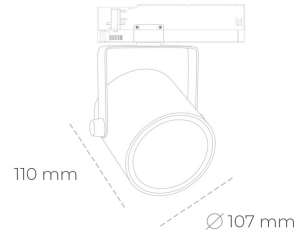

SPOTLIGHT LIDER B 820 23W 15° BLACK MEAT PINK ON/OFF

Article number: N005-K0002-VE820-H5-G15-ZA02_600-S1-AA2

| | |
|----------------------|--------------------|
| LED | COB |
| Light colour | 2000 [K] MEAT PINK |
| CRI | 80 |
| Led chip flux | 2013 [lm] |
| Luminous flux | 1811 [lm] |
| System power | 23 [W] |
| Luminaire Efficiency | 79 [lm/W] |
| Beam angle | 15° |
| Controller | ON/OFF |
| MacAdam | 3 SDCM |

Spotlight LED

Track mounted LED spotlight. Aluminium housing. Ceiling base installation possible. Available in white, black and grey. Any RAL palette colour available on enquiry. Reflector beams available: 15°, 23°, 38°, 45° and 60°. Maximum power is 31W.

LUMINAIRE

| | |
|-----------------------------------|------------------|
| Weight | 0.8 [kg] |
| Protection rating IP , IK , class | IP 20, IK 1, |
| Luminaire colour | BLACK |
| Cover | Plastic |
| Operating voltage | 220-240V 50-60Hz |