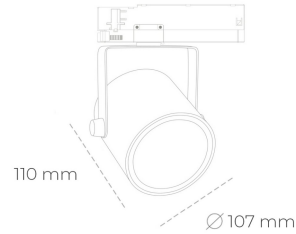

SPOTLIGHT LIDER B 940 10W 15° BLACK | ON/OFF

Article number: N005-K0002-RF940-H5-G15-ZA01_250-S1-AA2

LED	COB
Light colour	4000 [K]
CRI	90
Led chip flux	1208 [lm]
Luminous flux	1087 [lm]
System power	10 [W]
Luminaire Efficiency	[lm/W]
Beam angle	15°
Controller	ON/OFF
MacAdam	3 SDCM

Spotlight LED

Track mounted LED spotlight. Aluminium housing. Ceiling base installation possible. Available in white, black and grey. Any RAL palette colour available on enquiry. Reflector beams available: 15°, 23°, 38°, 45° and 60°. Maximum power is 31W.

LUMINAIRE

Weight	0,8 [kg]
Protection rating IP , IK , class	IP 20, IK 1,
Luminaire colour	WHITE
Cover	Plastic
Operating voltage	220-240V 50-60Hz

Note: All data are typical values. Tolerance of measurements +/-10% System features may change with product improvements due to technical advances.