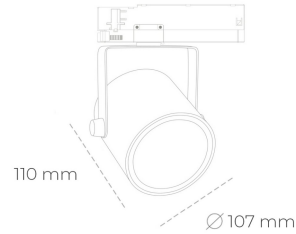

## SPOTLIGHT LIDER B 930 19W 60° BLACK | ON/OFF

Article number: N005-K0002-RF930-H5-G60-ZA01\_500-S1-AA2

LED	COB
Light colour	3000 [K]
CRI	90
Led chip flux	2305 [lm]
Luminous flux	2074 [lm]
System power	19 [W]
Luminaire Efficiency	109 [lm/W]
Beam angle	60°
Controller	ON/OFF
MacAdam	3 SDCM

### Spotlight LED

Track mounted LED spotlight. Aluminium housing. Ceiling base installation possible. Available in white, black and grey. Any RAL palette colour available on enquiry. Reflector beams available: 15°, 23°, 38°, 45° and 60°. Maximum power is 31W.

### LUMINAIRE

Weight	0.8 [kg]
Protection rating IP , IK , class	IP 20, IK 1,
Luminaire colour	BLACK
Cover	Plastic
Operating voltage	220-240V 50-60Hz

Note: All data are typical values. Tolerance of measurements +/-10% System features may change with product improvements due to technical advances.