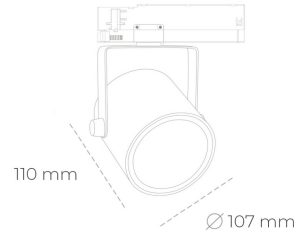

SPOTLIGHT LIDER B 840 31W 60° BLACK | ON/OFF

Article number: N005-K0002-RF840-H5-G60-ZA03_800-S1-AA2

| | |
|----------------------|------------|
| LED | COB |
| Light colour | 4000 [K] |
| CRI | 80 |
| Led chip flux | 4542 [lm] |
| Luminous flux | 4087 [lm] |
| System power | 31 [W] |
| Luminaire Efficiency | 132 [lm/W] |
| Beam angle | 60° |
| Controller | ON/OFF |
| MacAdam | 3 SDCM |

Spotlight LED

Track mounted LED spotlight. Aluminium housing. Ceiling base installation possible. Available in white, black and grey. Any RAL palette colour available on enquiry. Reflector beams available: 15°, 23°, 38°, 45° and 60°. Maximum power is 31W.

LUMINAIRE

| | |
|-----------------------------------|------------------|
| Weight | 0.8 [kg] |
| Protection rating IP , IK , class | IP 20, IK 1, |
| Luminaire colour | BLACK |
| Cover | Plastic |
| Operating voltage | 220-240V 50-60Hz |