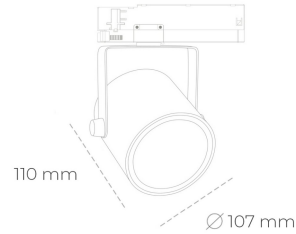

SPOTLIGHT LIDER B 840 25W 45° BLACK | ON/OFF

Article number: N005-K0002-RF840-H5-G45-ZA02_650-S1-AA2

LED	COB
Light colour	4000 [K]
CRI	80
Led chip flux	3690 [lm]
Luminous flux	3321 [lm]
System power	25 [W]
Luminaire Efficiency	133 [lm/W]
Beam angle	45°
Controller	ON/OFF
MacAdam	3 SDCM

Spotlight LED

Track mounted LED spotlight. Aluminium housing. Ceiling base installation possible. Available in white, black and grey. Any RAL palette colour available on enquiry. Reflector beams available: 15°, 23°, 38°, 45° and 60°. Maximum power is 31W.

LUMINAIRE

Weight	0.8 [kg]
Protection rating IP , IK , class	IP 20, IK 1,
Luminaire colour	BLACK
Cover	Plastic
Operating voltage	220-240V 50-60Hz

Note: All data are typical values. Tolerance of measurements +/-10% System features may change with product improvements due to technical advances.