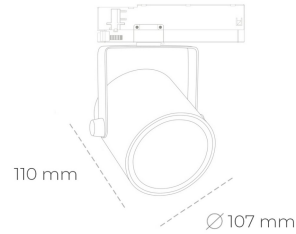

SPOTLIGHT LIDER B 835 14W 45° BLACK | ON/OFF

Article number: N005-K0002-RF835-H5-G45-ZA01_350-S1-AA2

LED	COB
Light colour	3500 [K]
CRI	80
Led chip flux	1948 [lm]
Luminous flux	1753 [lm]
System power	14 [W]
Luminaire Efficiency	125 [lm/W]
Beam angle	45°
Controller	ON/OFF
MacAdam	3 SDCM

Spotlight LED

Track mounted LED spotlight. Aluminium housing. Ceiling base installation possible. Available in white, black and grey. Any RAL palette colour available on enquiry. Reflector beams available: 15°, 23°, 38°, 45° and 60°. Maximum power is 31W.

LUMINAIRE

Weight	0.8 [kg]
Protection rating IP , IK , class	IP 20, IK 1,
Luminaire colour	BLACK
Cover	Plastic
Operating voltage	220-240V 50-60Hz

Note: All data are typical values. Tolerance of measurements +/-10% System features may change with product improvements due to technical advances.