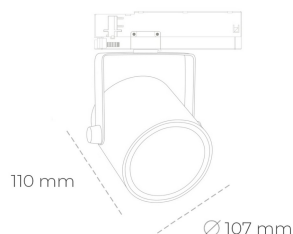

## SPOTLIGHT LIDER B 835 23W 23° BLACK | ON/OFF

Article number: N005-K0002-RF835-H5-G23-ZA02\_600-S1-AA2

LED	COB
Light colour	3500 [K]
CRI	80
Led chip flux	3340 [lm]
Luminous flux	3006 [lm]
System power	23 [W]
Luminaire Efficiency	[lm/W]
Beam angle	23°
Controller	ON/OFF
MacAdam	3 SDCM

### Spotlight LED

Track mounted LED spotlight. Aluminium housing. Ceiling base installation possible. Available in white, black and grey. Any RAL palette colour available on enquiry. Reflector beams available: 15°, 23°, 38°, 45° and 60°. Maximum power is 31W.

### LUMINAIRE

Weight	0,8 [kg]
Protection rating IP , IK , class	IP 20, IK 1,
Luminaire colour	WHITE
Cover	Plastic
Operating voltage	220-240V 50-60Hz

Note: All data are typical values. Tolerance of measurements +/-10% System features may change with product improvements due to technical advances.