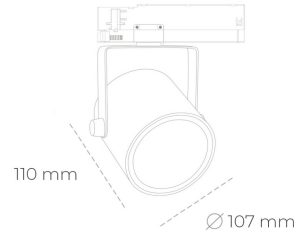

SPOTLIGHT LIDER B 830 31W 23° BLACK | ON/OFF

Article number: N005-K0002-RF830-H5-G23-ZA03_800-S1-AA2

LED	COB
Light colour	3000 [K]
CRI	80
Led chip flux	4355 [lm]
Luminous flux	3919 [lm]
System power	31 [W]
Luminaire Efficiency	126 [lm/W]
Beam angle	23°
Controller	ON/OFF
MacAdam	3 SDCM

Spotlight LED

Track mounted LED spotlight. Aluminium housing. Ceiling base installation possible. Available in white, black and grey. Any RAL palette colour available on enquiry. Reflector beams available: 15°, 23°, 38°, 45° and 60°. Maximum power is 31W.

LUMINAIRE

Weight	0.8 [kg]
Protection rating IP , IK , class	IP 20, IK 1,
Luminaire colour	BLACK
Cover	Plastic
Operating voltage	220-240V 50-60Hz

Note: All data are typical values. Tolerance of measurements +/-10% System features may change with product improvements due to technical advances.