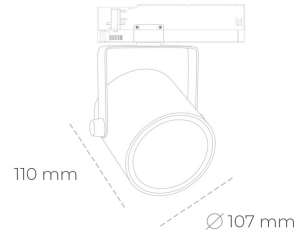

SPOTLIGHT LIDER B 830 10W 15° BLACK | ON/OFF

Article number: N005-K0002-RF830-H5-G15-ZA01_250-S1-AA2

LED	COB
Light colour	3000 [K]
CRI	80
Led chip flux	1361 [lm]
Luminous flux	1224 [lm]
System power	10 [W]
Luminaire Efficiency	122 [lm/W]
Beam angle	15°
Controller	ON/OFF
MacAdam	3 SDCM

Spotlight LED

Track mounted LED spotlight. Aluminium housing. Ceiling base installation possible. Available in white, black and grey. Any RAL palette colour available on enquiry. Reflector beams available: 15°, 23°, 38°, 45° and 60°. Maximum power is 31W.

LUMINAIRE

Weight	0.8 [kg]
Protection rating IP , IK , class	IP 20, IK 1,
Luminaire colour	BLACK
Cover	Plastic
Operating voltage	220-240V 50-60Hz

Note: All data are typical values. Tolerance of measurements +/-10% System features may change with product improvements due to technical advances.