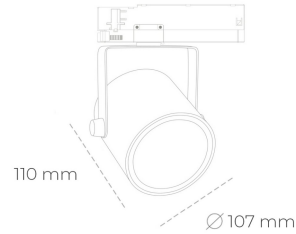

SPOTLIGHT LIDER B 930 25W 15° BLACK CRI97 ON/OFF

Article number: N005-K0002-HI930-H5-G15-ZA02_650-S1-AA2

LED	COB
Light colour	3000 [K] CRI97
CRI	90
Led chip flux	2797 [lm]
Luminous flux	2517 [lm]
System power	25 [W]
Luminaire Efficiency	101 [lm/W]
Beam angle	15°
Controller	ON/OFF
MacAdam	3 SDCM

Spotlight LED

Track mounted LED spotlight. Aluminium housing. Ceiling base installation possible. Available in white, black and grey. Any RAL palette colour available on enquiry. Reflector beams available: 15°, 23°, 38°, 45° and 60°. Maximum power is 31W.

LUMINAIRE

Weight	0.8 [kg]
Protection rating IP , IK , class	IP 20, IK 1,
Luminaire colour	BLACK
Cover	Plastic
Operating voltage	220-240V 50-60Hz

Note: All data are typical values. Tolerance of measurements +/-10% System features may change with product improvements due to technical advances.