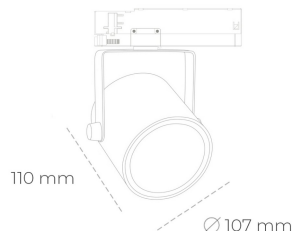

SPOTLIGHT LIDER B 930 11W 38° BLACK PREMIUM WHITE ON/OFF

LED	COB
Light colour	3000 [K] PREMIUM WHITE
CRI	90
Led chip flux	1497 [lm]
Luminous flux	1347 [lm]
System power	11 [W]
Luminaire Efficiency	[lm/W]
Beam angle	38°
Controller	ON/OFF
MacAdam	3 SDCM

Spotlight LED

Track mounted LED spotlight. Aluminium housing. Ceiling base installation possible. Available in white, black and grey. Any RAL palette colour available on enquiry. Reflector beams available: 15°, 23°, 38°, 45° and 60°. Maximum power is 31W.

LUMINAIRE

Weight	0,8 [kg]
Protection rating IP , IK , class	IP 20, IK 1,
Luminaire colour	WHITE
Cover	Plastic
Operating voltage	220-240V 50-60Hz

Note: All data are typical values. Tolerance of measurements +/-10% System features may change with product improvements due to technical advances.

OPTIONS

RAL colours on inquiry, honeycomb louver on inquiry , Casambi on inquiry, DALI on inquiry, Phase-cut dimming on inquiry.

Generated: 17.09.2024

+48 32 388 80 00

www.cora.pl
cora@cora.pl

Street: Ignatza Hakuby 18
41-914 Bytom, Polska