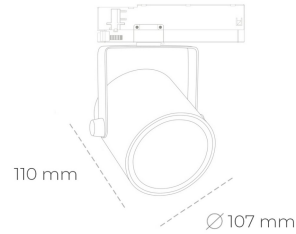

SPOTLIGHT LIDER B 930 23W 23° BLACK PREMIUM WHITE ON/OFF

Article number: N005-K0002-HE930-HA-G23-ZA02_600-S1-AA2

LED	COB
Light colour	3000 [K] PREMIUM WHITE
CRI	90
Led chip flux	3403 [lm]
Luminous flux	3062 [lm]
System power	23 [W]
Luminaire Efficiency	133 [lm/W]
Beam angle	23°
Controller	ON/OFF
MacAdam	3 SDCM

Spotlight LED

Track mounted LED spotlight. Aluminium housing. Ceiling base installation possible. Available in white, black and grey. Any RAL palette colour available on enquiry. Reflector beams available: 15°, 23°, 38°, 45° and 60°. Maximum power is 31W.

LUMINAIRE

Weight	0.8 [kg]
Protection rating IP , IK , class	IP 20, IK 1,
Luminaire colour	BLACK
Cover	Plastic
Operating voltage	220-240V 50-60Hz

Note: All data are typical values. Tolerance of measurements +/-10% System features may change with product improvements due to technical advances.