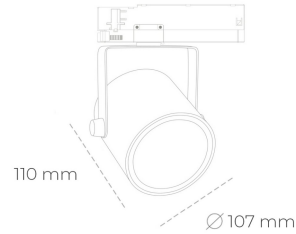

SPOTLIGHT LIDER B 825 31W 60° GREY BREAD ON/OFF

Article number: N005-K0001-VF825-H5-G60-ZA03_800-S1-AA1

LED	COB
Light colour	2500 [K] BREAD
CRI	80
Led chip flux	3621 [lm]
Luminous flux	3258 [lm]
System power	31 [W]
Luminaire Efficiency	105 [lm/W]
Beam angle	60°
Controller	ON/OFF
MacAdam	3 SDCM

Spotlight LED

Track mounted LED spotlight. Aluminium housing. Ceiling base installation possible. Available in white, black and grey. Any RAL palette colour available on enquiry. Reflector beams available: 15°, 23°, 38°, 45° and 60°. Maximum power is 31W.

LUMINAIRE

Weight	0.8 [kg]
Protection rating IP , IK , class	IP 20, IK 1,
Luminaire colour	GREY
Cover	Plastic
Operating voltage	220-240V 50-60Hz

Note: All data are typical values. Tolerance of measurements +/-10% System features may change with product improvements due to technical advances.