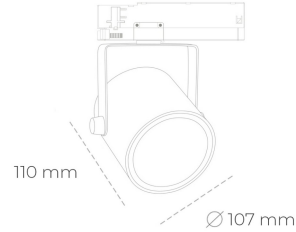

SPOTLIGHT LIDER B 825 21W 60° GREY BREAD ON/OFF

LED	COB
Light colour	2500 [K] BREAD
CRI	80
Led chip flux	2574 [lm]
Luminous flux	2316 [lm]
System power	21 [W]
Luminaire Efficiency	110 [lm/W]
Beam angle	60°
Controller	ON/OFF
MacAdam	3 SDCM

Spotlight LED

Track mounted LED spotlight. Aluminium housing. Ceiling base installation possible. Available in white, black and grey. Any RAL palette colour available on enquiry. Reflector beams available: 15°, 23°, 38°, 45° and 60°. Maximum power is 31W.

LUMINAIRE

Weight	0.8 [kg]
Protection rating IP , IK , class	IP 20, IK 1,
Luminaire colour	GREY
Cover	Plastic
Operating voltage	220-240V 50-60Hz

Note: All data are typical values. Tolerance of measurements +/-10% System features may change with product improvements due to technical advances.

OPTIONS

RAL colours on inquiry, honeycomb louver on inquiry , Casambi on inquiry, DALI on inquiry, Phase-cut dimming on inquiry.

Generated: 16.07.2024

+48 32 388 80 00

www.cora.pl
cora@cora.pl

Street: Ignatza Hakuby 18
41-914 Bytom, Polska