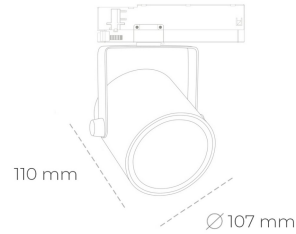

SPOTLIGHT LIDER B 820 21W 15° GREY MEAT PINK ON/OFF

Article number: N005-K0001-VE820-H5-G15-ZA02_550-S1-AA1

LED	COB
Light colour	2000 [K] MEAT PINK
CRI	80
Led chip flux	1845 [lm]
Luminous flux	1660 [lm]
System power	21 [W]
Luminaire Efficiency	79 [lm/W]
Beam angle	15°
Controller	ON/OFF
MacAdam	3 SDCM

Spotlight LED

Track mounted LED spotlight. Aluminium housing. Ceiling base installation possible. Available in white, black and grey. Any RAL palette colour available on enquiry. Reflector beams available: 15°, 23°, 38°, 45° and 60°. Maximum power is 31W.

LUMINAIRE

Weight	0.8 [kg]
Protection rating IP , IK , class	IP 20, IK 1,
Luminaire colour	GREY
Cover	Plastic
Operating voltage	220-240V 50-60Hz

Note: All data are typical values. Tolerance of measurements +/-10% System features may change with product improvements due to technical advances.