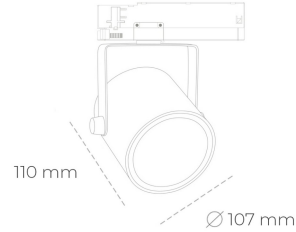

SPOTLIGHT LIDER B 820 10W 15° GREY MEAT PINK ON/OFF

Article number: N005-K0001-VE820-H5-G15-ZA01_250-S1-AA1

LED	COB
Light colour	2000 [K] MEAT PINK
CRI	80
Led chip flux	895 [lm]
Luminous flux	805 [lm]
System power	10 [W]
Luminaire Efficiency	[lm/W]
Beam angle	15°
Controller	ON/OFF
MacAdam	3 SDCM

Spotlight LED

Track mounted LED spotlight. Aluminium housing. Ceiling base installation possible. Available in white, black and grey. Any RAL palette colour available on enquiry. Reflector beams available: 15°, 23°, 38°, 45° and 60°. Maximum power is 31W.

LUMINAIRE

Weight	0,8 [kg]
Protection rating IP , IK , class	IP 20, IK 1,
Luminaire colour	BLACK
Cover	Plastic
Operating voltage	220-240V 50-60Hz

Note: All data are typical values. Tolerance of measurements +/-10% System features may change with product improvements due to technical advances.