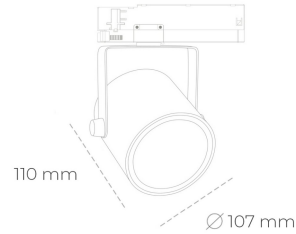

SPOTLIGHT LIDER B 940 31W 23° GREY | ON/OFF

Article number: N005-K0001-RF940-H5-G23-ZA03_800-S1-AA1

LED	COB
Light colour	4000 [K]
CRI	90
Led chip flux	3866 [lm]
Luminous flux	3479 [lm]
System power	31 [W]
Luminaire Efficiency	112 [lm/W]
Beam angle	23°
Controller	ON/OFF
MacAdam	3 SDCM

Spotlight LED

Track mounted LED spotlight. Aluminium housing. Ceiling base installation possible. Available in white, black and grey. Any RAL palette colour available on enquiry. Reflector beams available: 15°, 23°, 38°, 45° and 60°. Maximum power is 31W.

LUMINAIRE

Weight	0.8 [kg]
Protection rating IP , IK , class	IP 20, IK 1,
Luminaire colour	GREY
Cover	Plastic
Operating voltage	220-240V 50-60Hz

Note: All data are typical values. Tolerance of measurements +/-10% System features may change with product improvements due to technical advances.