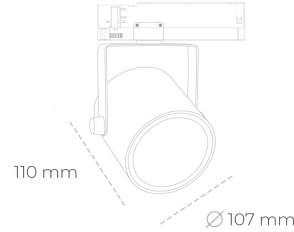

SPOTLIGHT LIDER B 927 27W 60° GREY | ON/OFF

Article number: N005-K0001-RF927-H5-G60-ZA02_700-S1-AA1

LED	COB
Light colour	2700 [K]
CRI	80
Led chip flux	3111 [lm]
Luminous flux	2799 [lm]
System power	27 [W]
Luminaire Efficiency	[lm/W]
Beam angle	60°
Controller	ON/OFF
MacAdam	3 SDCM

Spotlight LED

Track mounted LED spotlight. Aluminium housing. Ceiling base installation possible. Available in white, black and grey. Any RAL palette colour available on enquiry. Reflector beams available: 15°, 23°, 38°, 45° and 60°. Maximum power is 31W.

LUMINAIRE

Weight	0,8 [kg]
Protection rating IP , IK , class	IP 20, IK 1,
Luminaire colour	BLACK
Cover	Plastic
Operating voltage	220-240V 50-60Hz

Note: All data are typical values. Tolerance of measurements +/-10% System features may change with product improvements due to technical advances.