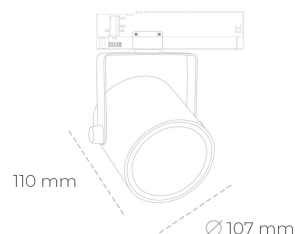

## SPOTLIGHT LIDER B 850 27W 45° GREY | ON/OFF

Article number: N005-K0001-RF850-H5-G45-ZA02\_700-S1-AA1

LED	COB
Light colour	5000 [K]
CRI	80
Led chip flux	4053 [lm]
Luminous flux	3647 [lm]
System power	27 [W]
Luminaire Efficiency	[lm/W]
Beam angle	45°
Controller	ON/OFF
MacAdam	3 SDCM

### Spotlight LED

Track mounted LED spotlight. Aluminium housing. Ceiling base installation possible. Available in white, black and grey. Any RAL palette colour available on enquiry. Reflector beams available: 15°, 23°, 38°, 45° and 60°. Maximum power is 31W.

### LUMINAIRE

Weight	0,8 [kg]
Protection rating IP , IK , class	IP 20, IK 1,
Luminaire colour	BLACK
Cover	Plastic
Operating voltage	220-240V 50-60Hz

Note: All data are typical values. Tolerance of measurements +/-10% System features may change with product improvements due to technical advances.