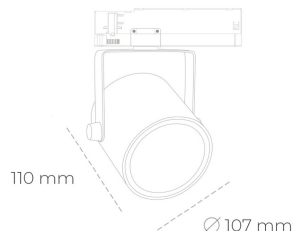

SPOTLIGHT LIDER B 850 21W 38° GREY | ON/OFF

LED	COB
Light colour	5000 [K] |
CRI	80
Led chip flux	3185 [lm]
Luminous flux	2866 [lm]
System power	21 [W]
Luminaire Efficiency	136 [lm/W]
Beam angle	38°
Controller	ON/OFF
MacAdam	3 SDCM

Spotlight LED

Track mounted LED spotlight. Aluminium housing. Ceiling base installation possible. Available in white, black and grey. Any RAL palette colour available on enquiry. Reflector beams available: 15°, 23°, 38°, 45° and 60°. Maximum power is 31W.

LUMINAIRE

Weight	0.8 [kg]
Protection rating IP , IK , class	IP 20, IK 1,
Luminaire colour	GREY
Cover	Plastic
Operating voltage	220-240V 50-60Hz

Note: All data are typical values. Tolerance of measurements +/-10% System features may change with product improvements due to technical advances.

OPTIONS

RAL colours on inquiry, honeycomb louver on inquiry , Casambi on inquiry, DALI on inquiry, Phase-cut dimming on inquiry.

Generated: 14.08.2024

+48 32 388 80 00

www.cora.pl
cora@cora.pl

Street: Ignatza Hakuby 18
41-914 Bytom, Polska