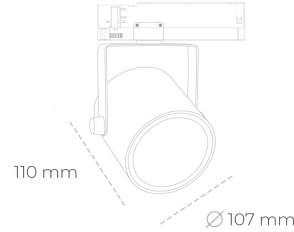

SPOTLIGHT LIDER B 850 31W 15° GREY | ON/OFF

Article number: N005-K0001-RF850-H5-G15-ZA03_800-S1-AA1

LED	COB
Light colour	3000 [K] HI EFFICIENT
CRI	90
Led chip flux	4633 [lm]
Luminous flux	4169 [lm]
System power	31 [W]
Luminaire Efficiency	[lm/W]
Beam angle	15°
Controller	ON/OFF
MacAdam	3 SDCM

Spotlight LED

Track mounted LED spotlight. Aluminium housing. Ceiling base installation possible. Available in white, black and grey. Any RAL palette colour available on enquiry. Reflector beams available: 15°, 23°, 38°, 45° and 60°. Maximum power is 31W.

LUMINAIRE

Weight	0,8 [kg]
Protection rating IP , IK , class	IP 20, IK 1,
Luminaire colour	BLACK
Cover	Plastic
Operating voltage	220-240V 50-60Hz

Note: All data are typical values. Tolerance of measurements +/-10% System features may change with product improvements due to technical advances.