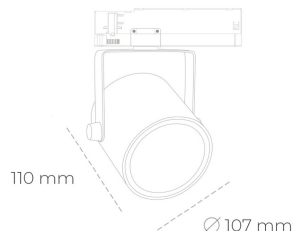

SPOTLIGHT LIDER B 840 10W 45° GREY | ON/OFF

LED	COB
Light colour	4000 [K] |
CRI	80
Led chip flux	1419 [lm]
Luminous flux	1277 [lm]
System power	10 [W]
Luminaire Efficiency	128 [lm/W]
Beam angle	45°
Controller	ON/OFF
MacAdam	3 SDCM

Spotlight LED

Track mounted LED spotlight. Aluminium housing. Ceiling base installation possible. Available in white, black and grey. Any RAL palette colour available on enquiry. Reflector beams available: 15°, 23°, 38°, 45° and 60°. Maximum power is 31W.

LUMINAIRE

Weight	0.8 [kg]
Protection rating IP , IK , class	IP 20, IK 1,
Luminaire colour	GREY
Cover	Plastic
Operating voltage	220-240V 50-60Hz

Note: All data are typical values. Tolerance of measurements +/-10% System features may change with product improvements due to technical advances.

OPTIONS

RAL colours on inquiry, honeycomb louver on inquiry , Casambi on inquiry, DALI on inquiry, Phase-cut dimming on inquiry.

Generated: 16.07.2024

+48 32 388 80 00

www.cora.pl
cora@cora.pl

Street: Ignatza Hakuby 18
41-914 Bytom, Polska