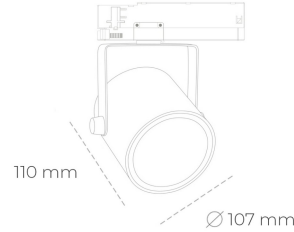

SPOTLIGHT LIDER B 835 10W 45° GREY | ON/OFF

Article number: N005-K0001-RF835-H5-G45-ZA01_250-S1-AA1

LED	COB
Light colour	3500 [K]
CRI	80
Led chip flux	1391 [lm]
Luminous flux	1251 [lm]
System power	10 [W]
Luminaire Efficiency	125 [lm/W]
Beam angle	45°
Controller	ON/OFF
MacAdam	3 SDCM

Spotlight LED

Track mounted LED spotlight. Aluminium housing. Ceiling base installation possible. Available in white, black and grey. Any RAL palette colour available on enquiry. Reflector beams available: 15°, 23°, 38°, 45° and 60°. Maximum power is 31W.

LUMINAIRE

Weight	0.8 [kg]
Protection rating IP , IK , class	IP 20, IK 1,
Luminaire colour	GREY
Cover	Plastic
Operating voltage	220-240V 50-60Hz

Note: All data are typical values. Tolerance of measurements +/-10% System features may change with product improvements due to technical advances.